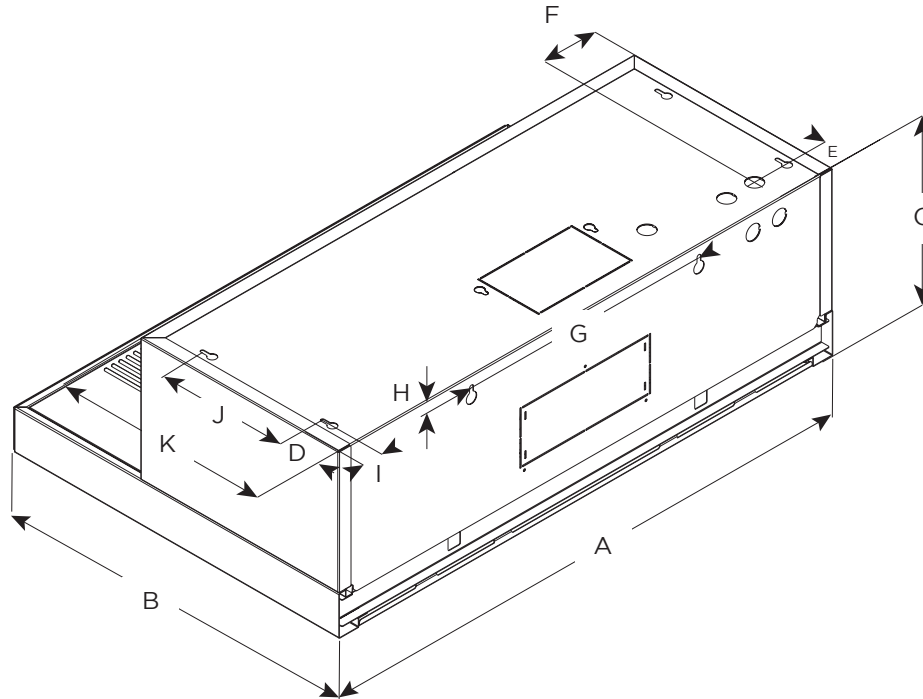

MODENA

EMD530S3

EMD536S3

	EMD530S3	EMD536S3
A	30" (76 cm)	36" (91.2 cm)
B	19 ⁵ / ₈ " (50 cm)	
C	9 ³ / ₄ " (25 cm)	
D	2 ³ / ₁₆ " (5.5 cm)	
E	1 ¹⁰ / ₁₆ " (4 cm)	
F	3" (7.6 cm)	5" (14.6 cm)
G	13 ¹³ / ₁₆ " (35 cm)	
H	5 ⁵ / ₈ " (1.6 cm)	
I	1 ³ / ₁₆ " (3 cm)	
J	7 ¹ / ₄ " (18.4 cm)	
K	12" (30.5 cm)	

For gas range installation: Mount this hood so that the bottom edge is at minimum 27"(68.6 cm) above the cooking surface.
 For electric range installation: mount this hood so that the bottom is not less than 24"(61 cm).