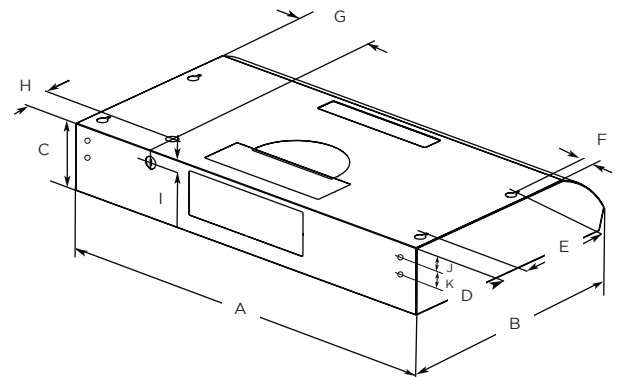

COMFORT SERIES

NEMI BLACK & WHITE

ELICA'S EXCLUSIVE PLUS FEATURES

Nemi sports a slender 5" height and soft curves, designed to modernize and perfectly fit kitchens where space is premium. Nemi features a 3-speed, 280 CFM internal blower, which provides sufficient ventilating power for most kitchens. The **Stainless Steel Push Button Controls** allow for easy adjustment of blower speeds and **2 Hallogen Lights**. A single dishwasher-safe anodized aluminum mesh filter is easy to clean. Nemi is designed for standard ducted installation, and can be installed as a recirculating system, using the Recirculating Kit, available as an accessory.

	Models	
	ENM230BL	ENM230WT
A	30" (76.2 cm)	
B	18 5/8" (47.3 cm)	
C	4 1/16" (12.5 cm)	
D	1 1/2" (3.8 cm)	
E	9" (22.9 cm)	
F	1" (2.5 cm)	
G	6 9/16" (16.7 cm)	
H	1 15/16" (5 cm)	
I	7/8" (2.2 cm)	
J	1 1/16" (2.6 cm)	
K	1 7/16" (3.6 cm)	

SPECIFICATIONS

	30" UNIT	
Model:	ENM230BL	ENM230WT
Dimensions:	30"W x 18 3/4"D x 5"H	
Blower Type(internal):	280 CFM (3-speed)	
Blower Performance:		
Speed 1	110 CFMs	
Speed 2	200 CFMs	
Speed 3	280 CFMs	
Noise (sones):	Min: 1.5, Max: 4.7 Sones	
Woking Speed		
Finish:	Black	White
Controls:	Stainless Steel Push Button Controls	
Illumination:	2 Hallogen Lights	
Filter Type:	1 Dishwasher- Safe, Aluminum Mesh Grease Filter	
Duct Transition:	10" by 3-1/4" top and clear or optional 7" Round	
Installation Type:	Ducted (Recirculating Kit sold separately)	
Electrical:	120 Volts, 60 Hertz, 115 Watts, 1 Amps	
KITS:		
Recirculating Kit	KIT0140997	
Optional Backdraft Damper/No Return Valve 7"	KIT02723	
Optional Duct Transition 7"	KIT02722	