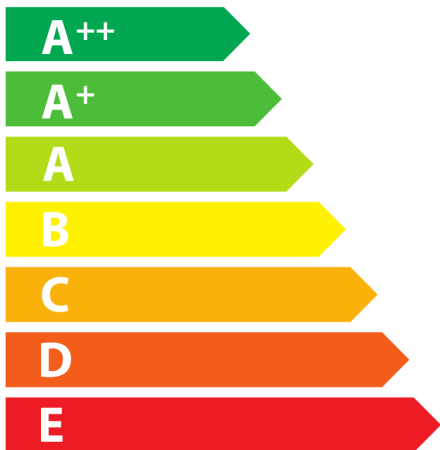

ENERG

енергия · ενέργεια
ENERGI

Y

IJA

IE

IA

ELICA

E076BII-030-003

76
kWh/yil

Icon of a three-leaf plant inside a circle, representing energy saving. Below it, the text 'ABCD**E**FG' is displayed, with 'E' being the largest and bolded.

Icon of a light bulb, representing lighting energy consumption. Below it, the text 'A**B**CDEFG' is displayed, with 'A' being the largest and bolded.

Icon of water drops falling from a pipe, representing water consumption. Below it, the text 'AB**C**DEFG' is displayed, with 'C' being the largest and bolded.

Icon of a speaker with sound waves, representing sound power level. Below it, the text '62 dB' is displayed.