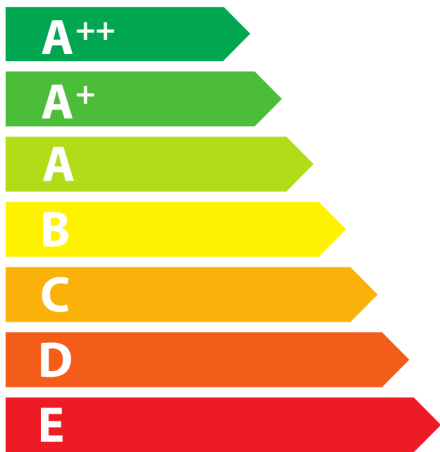

# ENERG

енергия · ενέργεια  
ENERGI

Y

IJA

IE

IA

ELICA

E076BII-029-002

**102**  
kWh/yil

Icon of a water tap with three droplets. Below it, the text 'ABCD**E**FG' indicates the water consumption class, with 'E' being the selected class.

Icon of a light bulb. Below it, the text 'ABCDE**F**G' indicates the lighting class, with 'F' being the selected class.

Icon of a water tap with three droplets. Below it, the text 'AB**C**DEFG' indicates the water leakage class, with 'C' being the selected class.

Icon of a speaker with sound waves. Below it, the text '62 dB' indicates the sound power level.