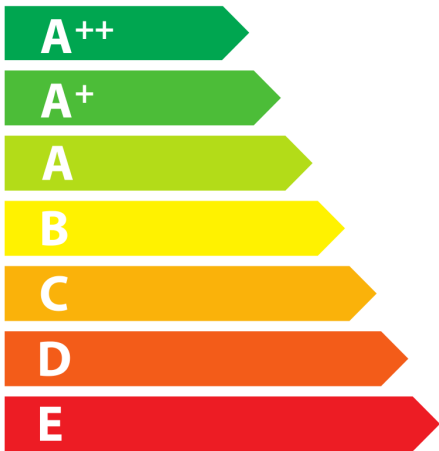

ENERG
енергия · ενεργεια

ELICA

E011XII-038-002

142
kWh/annum

Water consumption icon showing three leaves in a circle. Below it, the scale is labeled ABCDE **F**G.

Light bulb icon. Below it, the scale is labeled ABCDEF **G**.

Water droplets icon showing three droplets above a textured horizontal line. Below it, the scale is labeled ABCDE **F**G.

Speaker icon with sound waves. Below it, the value is labeled **71** dB.

65/2014