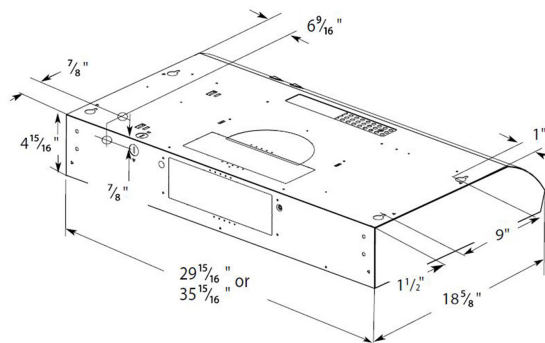

FEATURES

Size (in) & Type Finish	30" or 36" Wide Under-Cabinet Black (30" only), White (30" only), Stainless Steel (30" or 36")
Controls	Stainless Steel Push Button
Illumination	2, 40 Watt Halogen Lamps, 1 Light Intensity (bulbs included)
Installation Type	Ducted or Recirculating Installation Recirculating Kit Sold Separately
Blower Type	280 CFM, 3-Speed Internal
Blower Performance	Speed 1, 110 CFM, 1.5 Sones Speed 2, 200 CFM, 3.2 Sones Speed 3, 280 CFM, 4.7 Sones
Filter Type	1, Dishwasher-Safe, Aluminum Mesh Grease Filter
Duct Transition	3 1/4" x 10" with Back Draft Damper (top or rear) or 7" Round (top) Sold Separately
Electrical	120V-60Hz 210 Watts at 1.8 Amps
Warranty	2 Year Parts & Labor, In-Home Service

ACCESSORIES

CODE: KIT02723
MODEL: EXXNRVRD

CODE: KIT02722
MODEL: EXXTRK07

CODE: KIT02726
MODEL: ENMRCK36

LINE DRAWING

CONSUMABLE PARTS

Replacement Grease Filter (1)
CODE: GF09HA

Replacement Carbon Filter (1)
CODE: TM02FA

Replacement Light Bulb (1)
CODE: 2006BH

Consumable parts are sold in units of one (1). Order accordingly.